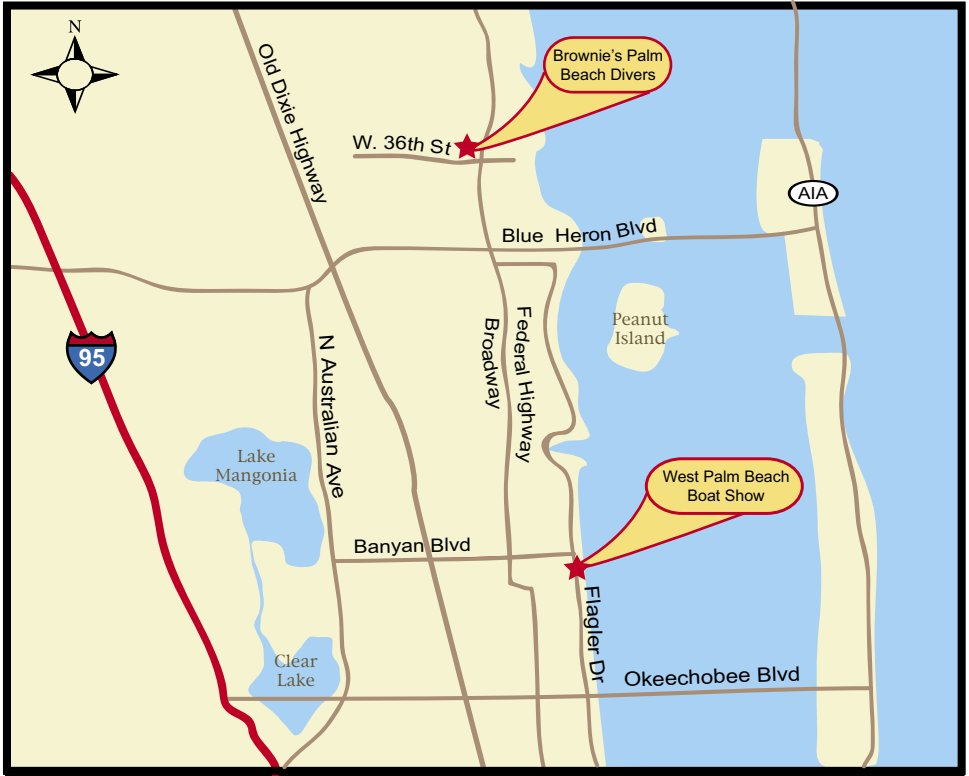

Directions to Brownie's Palm Beach Divers From the West Palm Beach Boat Show

1. Go north on Flagler drive turning left on Banyan Boulevard heading west.
2. At N. Australian Ave. go north.
3. Turn right (east) onto Blue Heron Boulevard.
4. Go north on Broadway.
5. Brownie's Palm Beach Divers is on the left hand side with parking behind the store.

Brownie's Palm Beach Divers
3619 Broadway
Riviera Beach, FL 33404
Ph 561.844.3483
info@yachtdiver.com

Directions to Brownie's Southport Divers From the Fort Lauderdale Boat Show

1. Take AIA (Ocean Drive) south. AIA road will turn into SE 17th Steet Causeway.
2. Go over the bridge and go right on Cordova Road.
3. Brownie's Southport Divers is on the right hand side next to Southport Raw Bar and across the street from Quarterdeck.