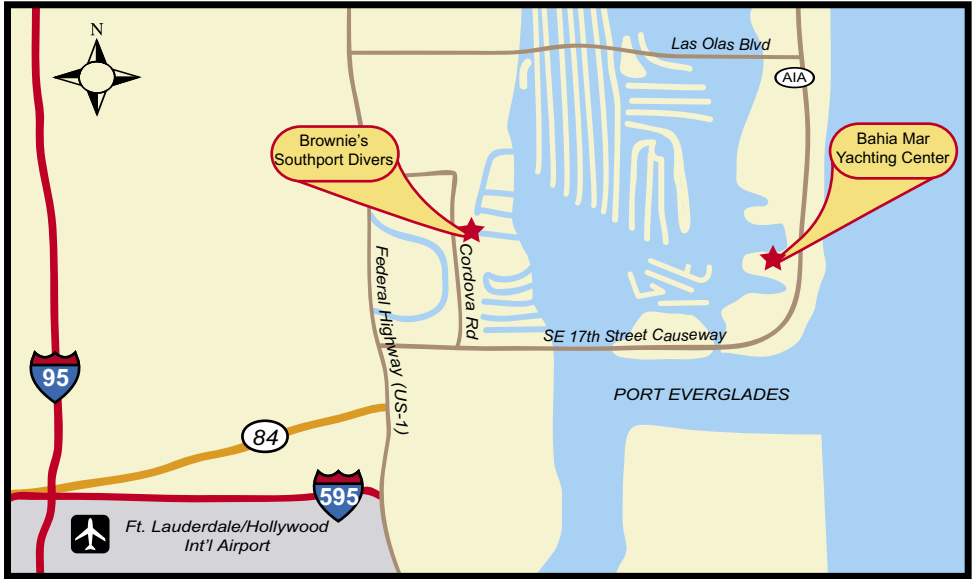

Directions to Brownie's Palm Beach Divers From the West Palm Beach Boat Show

1. Go north on Flagler drive turning left on Banyan Boulevard heading west.
2. At N. Australian Ave. go north.
3. Turn right (east) onto Blue Heron Boulevard.
4. Go north on Broadway.
5. Brownie's Palm Beach Divers is on the left hand side with parking behind the store.

Brownie's Palm Beach Divers
3619 Broadway
Riviera Beach, FL 33404
Ph 561.844.3483
info@yachtdiver.com

Directions to Brownie's Southport Divers From the Fort Lauderdale Boat Show

1. Take AIA (Ocean Drive) south. AIA road will turn into SE 17th Steet Causeway.
2. Go over the bridge and go right on Cordova Road.
3. Brownie's Southport Divers is on the right hand side next to Southport Raw Bar and across the street from Quarterdeck.